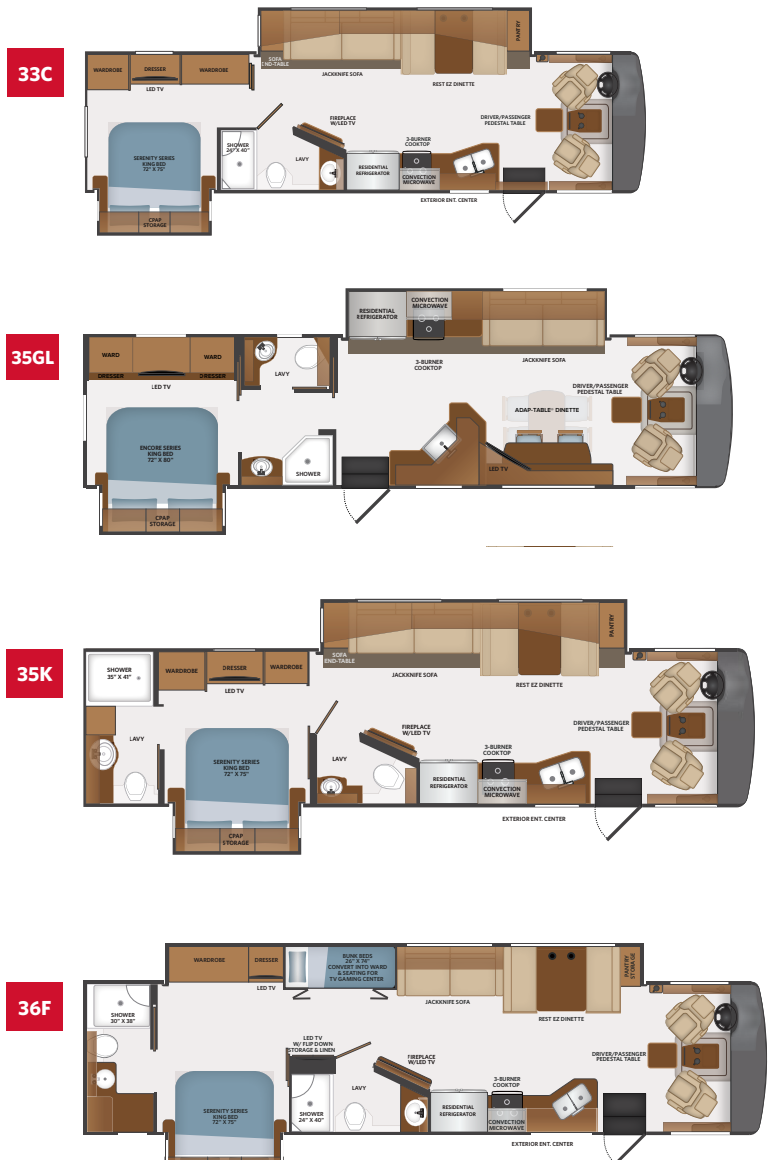

AVAILABLE OPTIONS

- Steering Wheel Stereo Control
- Range - 3 Burner Drop-In with Oven
- Washer/Dryer All-In-One Combo
- Washer & Dryer (35GL only)
- Motion Power Lounge
- Hide-A-Loft™ Electric Drop Down Bed
- Adap-table® Dinette w/Integrated Workstation (33C & 35K)
- Free Standing Dinette w/Credenza (33C & 35K only)
- Rest EZ Dinette (35GL)
- Upgraded WiFi Ranger™ Sky4ProPack w/ LTE
- King Stationary Satellite Universal System
- Solar 300w Electrical Panel
- Sumo Springs®
- Steering Stabilizer System
- Liquid Spring Suspension
- Power Cord Reel

COCOA SHIMMER

NEW
DECOR
MY2024

LIVING ACCENT

BEDDING

COUNTERTOP

FLOORING

BACKSPLASH

VALANCE

BACKSPLASH

VALANCE

SEDONA

**NEW CABINETRY
DOOR PROFILES FOR
MODEL YEAR 2024**

CHASSIS

MODEL	33C	35GL	35K	36F
Wheelbase	208"	242"	228"	242"
Front GAWR (lbs)	8,000	9,000	8,000	9,000
Rear GAWR (lbs)	15,000	17,500	15,000	17,500
GCWR (lbs)	26,000	30,000	26,000	30,000
Hitch Rating Weight (lbs)	8,000	8,000	8,000	8,000
Tongue Weight (lbs)	800	800	800	800
Fuel Capacity (gal)	80	80	80	80

DIMENSION & CAPACITIES

MODEL	33C	35GL	35K	36F
Overall Length	34' 3"	36' 3"	36' 3"	38' 9"
Overall Height	12' 10"	12' 10"	12' 10"	12' 10"
Overall Width*	102"	102"	102"	102"
Interior Height*	84"	84"	84"	84"
Interior Width*	96"	96"	96"	96"
Patio Awning Width	16'	16'	16'	16'
Interior Storage (cu. ft.)	123	155	126	171
Exterior Storage (cu. ft.)	160	180	180	170
Fresh Water Capacity (gal)	100	100	100	100
Grey Water Capacity (gal)	58	58	58	90
Black Water Capacity (gal)	42	42	42	50